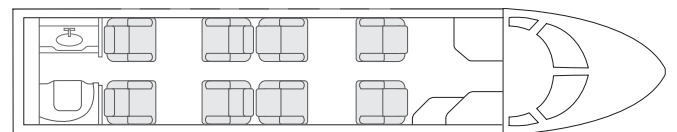

Technical capabilities

OVEN

HIGH SPEED
GOGO WIFI

DVD

POWER
OUTLETS

CHARTERSALES@FLYCHARTERAIRLINES.NET
PH: 1-800-818-JETS (5387)

FORT LAUDERDALE
5141 E PERIMETER RD HANGAR
37 FORT LAUDERDALE, FL 33309