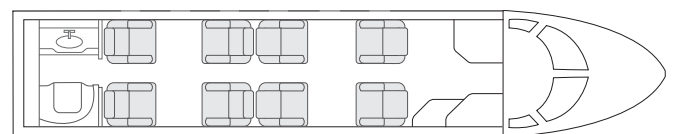

FORT LAUDERDALE
5141 E PERIMETER RD HANGAR
37 FORT LAUDERDALE, FL 33309