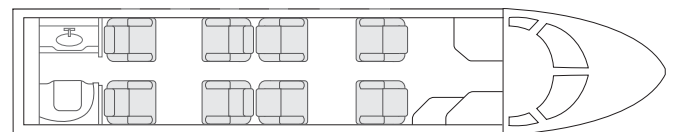

FORT LAUDERDALE
5141 E PERIMETER RD HANGAR
37 FORT LAUDERDALE, FL 33309