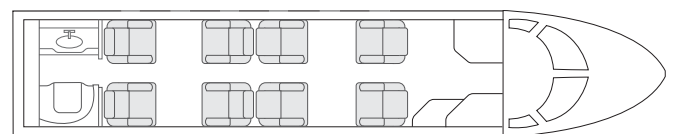

FORT LAUDERDALE
5141 E PERIMETER RD HANGAR
37 FORT LAUDERDALE, FL 33309

member of
NBAA

REGISTERED
OPERATOR
by nbaa.com