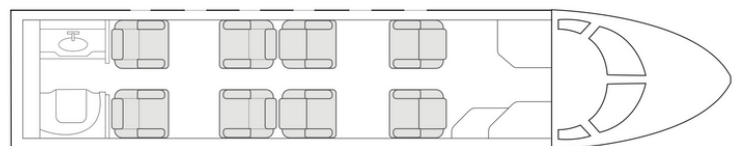

FORT LAUDERDALE
5141 E PERIMETER RD
HANGAR 37 FORT
LAUDERDALE, FL 33309