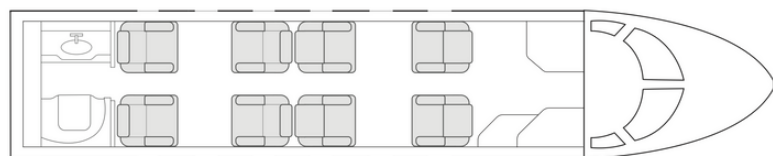

FORT LAUDERDALE
5141 E PERIMETER RD HANGAR
37 FORT LAUDERDALE, FL 33309