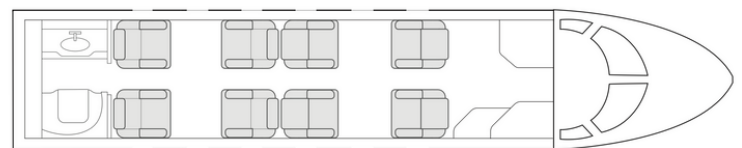

Technical capabilities

Microwave

HIGH SPEED
GOGO WIFI

DVD

POWER
OUTLET
S

CHARTERSALES@FLYCHARTERAIRLINES.NET
PH: 1-800-818-JETS (5387)