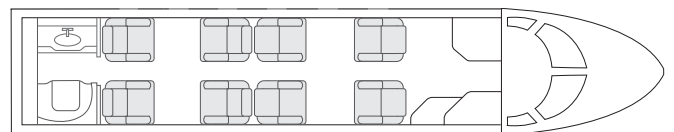

FORT LAUDERDALE
5141 E PERIMETER RD HANGAR
37 FORT LAUDERDALE, FL 33309